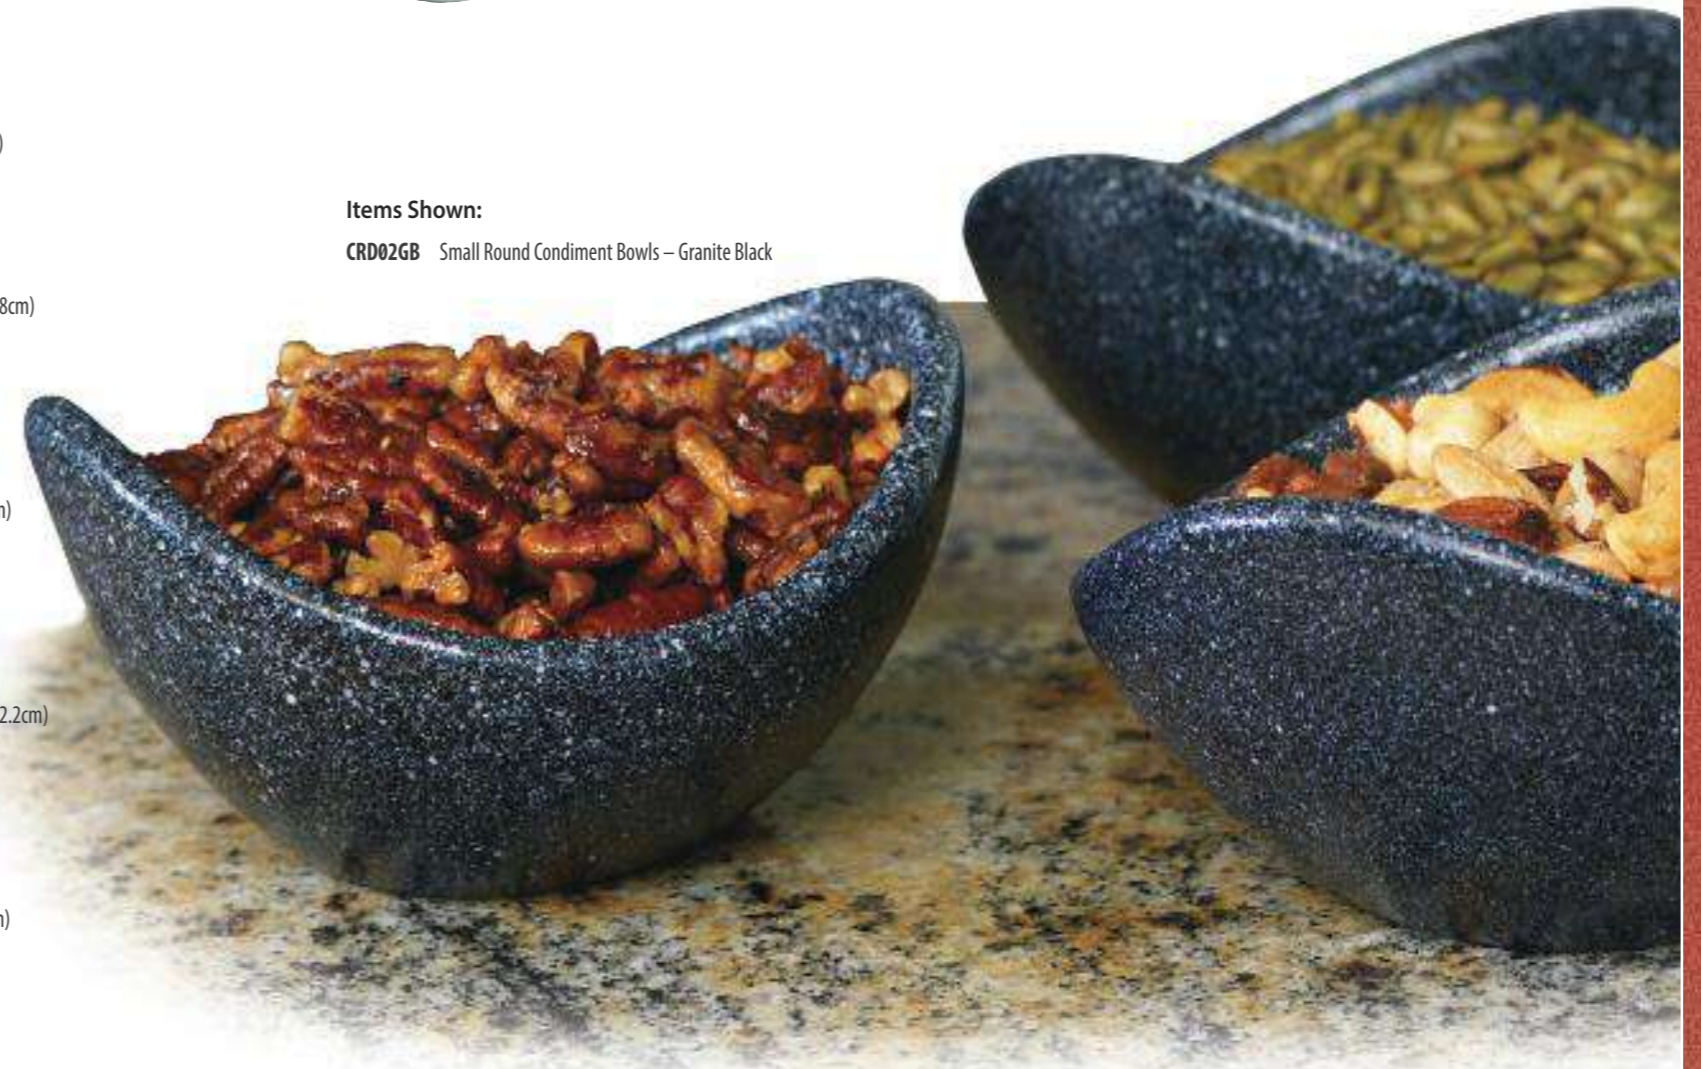

Items Shown:

CRD02GB Small Round Condiment Bowls – Granite Black