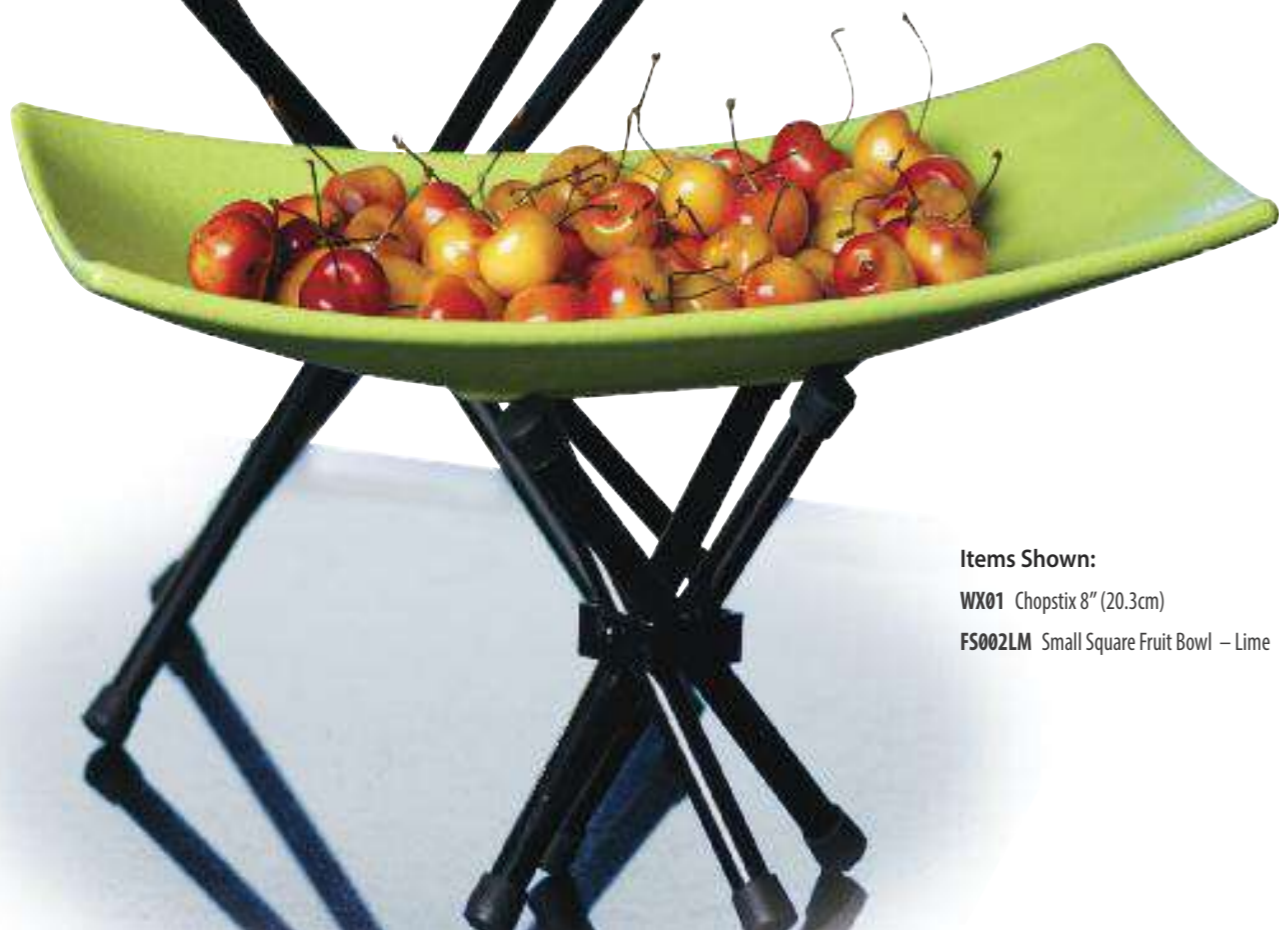

- DU001** X Small Rectangular Disc
- FRW02** Small Wok
- FS002** Small Square Fruit Bowl

Collapsible

* Patent No. US D525,833 S

Items Shown:

- WX03** Chopstix 16" (40.6cm)
- FS004TG** Large Square Fruit Bowl – Tangerine