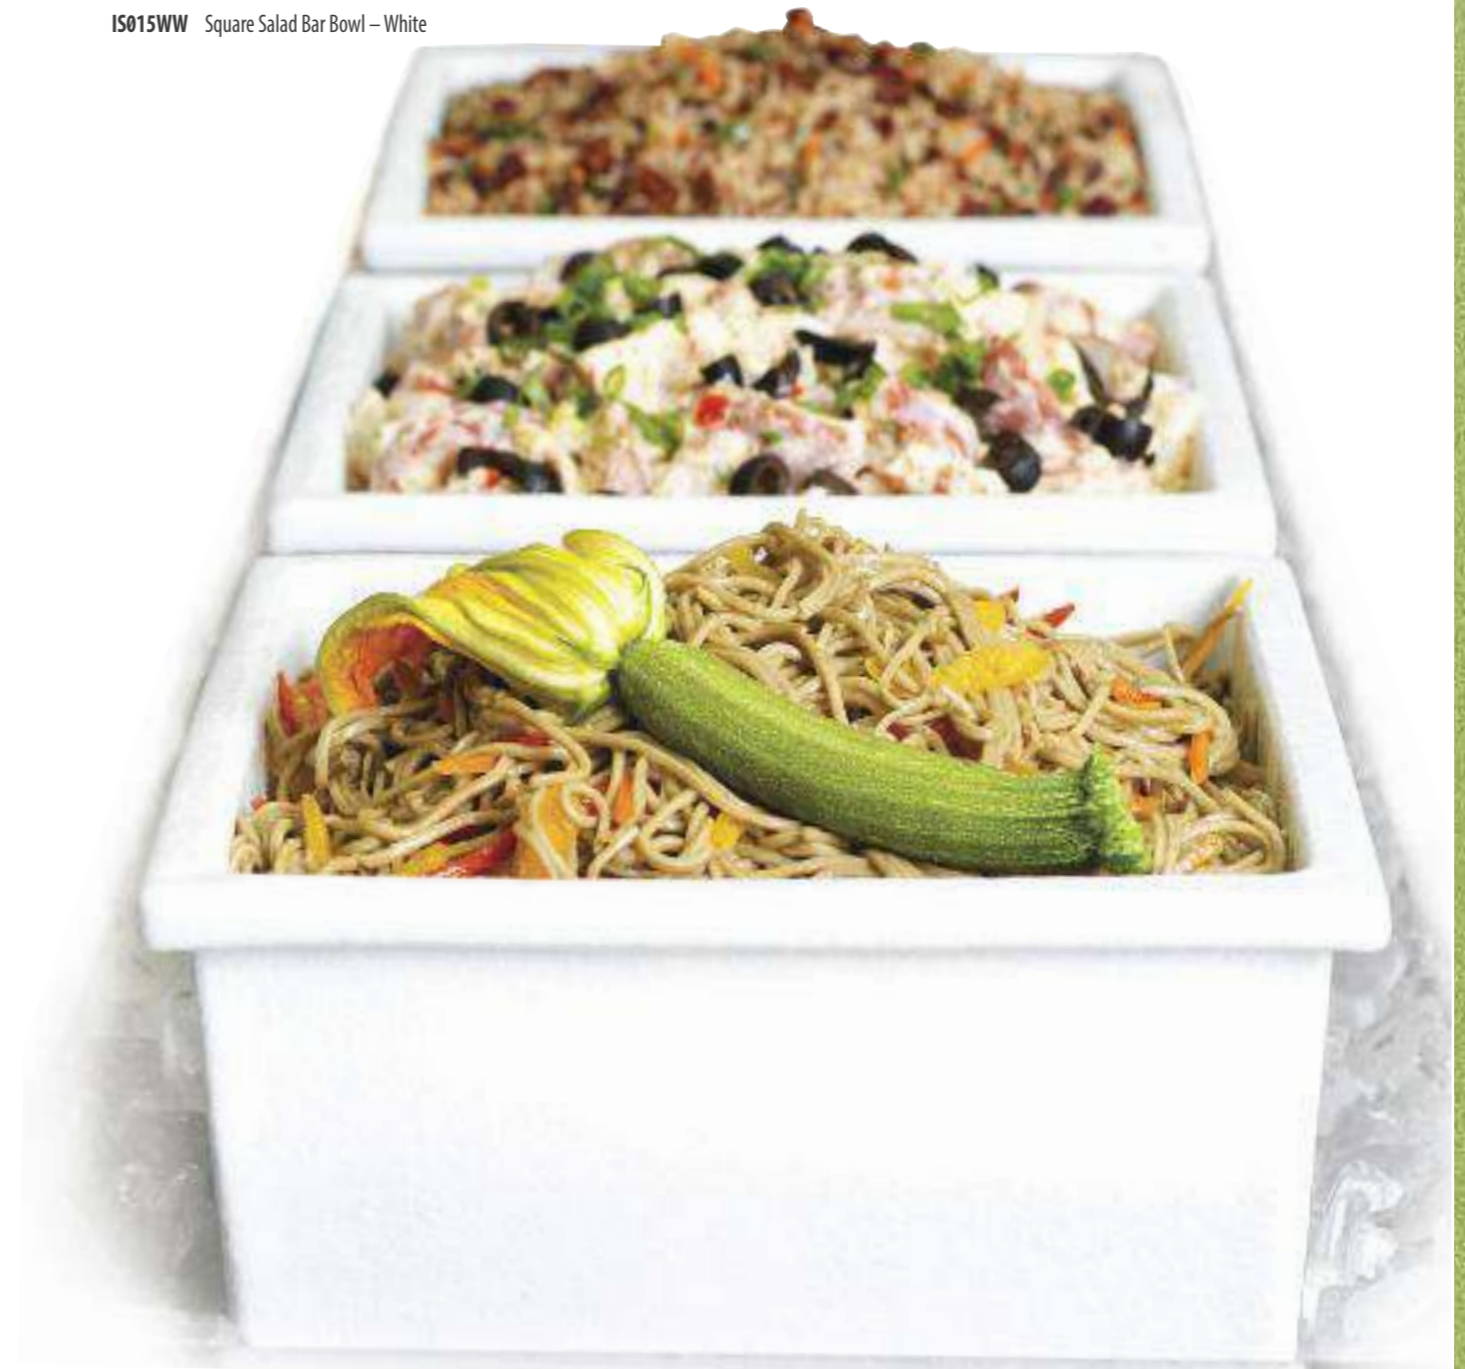

Square Salad Bar Bowls

- **IS014** Square Salad Bar Bowl
  Fits Tiles **T0A3, T0B3, T0A9, T0B9** 67.6 oz (2 lt) 6.3" x 6.3" x 7" (16cm x 16cm x 17.5cm)
- **IS013** Square Salad Bar Bowl
  Fits Tiles **T0A3, T0B3, T0A9, T0B9** 57.5 oz (1.7 lt) 6.3" x 6.3" x 5" (16cm x 16cm x 12.7cm)
- **IS022** Square Salad Bar Bowl
  Fits Tiles **T0A3, T0B3, T0A19, T0B19** 38.04 oz (1.125 lt) 4.88" x 4.88" x 6.18" (12.4cm x 12.4cm x 15.7cm)
- **IS012** Square Salad Bar Bowl
  Fits Tiles **T0A3, T0B3, T0A19, T0B19** 23.67 oz (0.7 lt) 4.84" x 4.84" x 4.25" (12.3cm x 12.3cm x 10.8cm)

Rectangular Salad Bar Bowl

- **IU014** Rectangular Salad Bar Bowl 236.71 oz (7 lt) 7.87" x 20.8" x 3.94" (20cm x 51cm x 10cm)
- **IU013** Rectangular Salad Bar Bowl 76.08 oz (2.25 lt) 9.65" x 5.78" x 3.15" (24.5cm x 14.5cm x 8cm)

Square Salad Bar Bowl

- **IS015** Square Salad Bar Bowl
  Fits Tiles **T0A2 & T0B2** 186 oz (5.5 lt) 9.65" x 9.65" x 6" (24.5cm x 24.5cm x 15cm)
- **IS035** Square Salad Bar Bowl
  Fits Tiles **T0A2 & T0B2** 135.26 oz (4 lt) 9.65" x 9.65" x 3.94" (24.5cm x 24.5cm x 10cm)
- **IS025** Square Salad Bar Bowl
  Fits Tiles **T0A2 & T0B2** 84.54 oz (2.5 lt) 9.65" x 9.65" x 2.95" (24.5cm x 24.5cm x 7.5cm)

Items Shown:

IS015WW Square Salad Bar Bowl – White