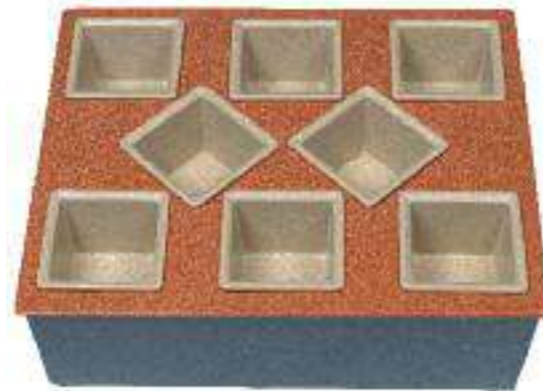

Fits Any Tile B

Collars/Risers

C0D01 Double Collar Resin-Coated	20.95" x 13.07" x 2.05" (53.2cm x 33.2cm x 5.2cm)
---	---

Fits (2) Half Size Food Pans

Portable Wells

PZ005 Single Well Without Drain 21.06" x 13.19" x 7.68" (53.5cm x 33.5cm x 19.5cm)

Fits (1) Tile B

PZ105 Single With Drain 21.06" x 13.19" x 7.68" (53.5cm x 33.5cm x 19.5cm)

Fits (1) Tile B

All Tiles are Available in Stainless Steel

Portable Wells

PZ006 Double Well Without Drain 21.06" x 26.18" x 7.68" (53.5cm x 66.5cm x 19.5cm)