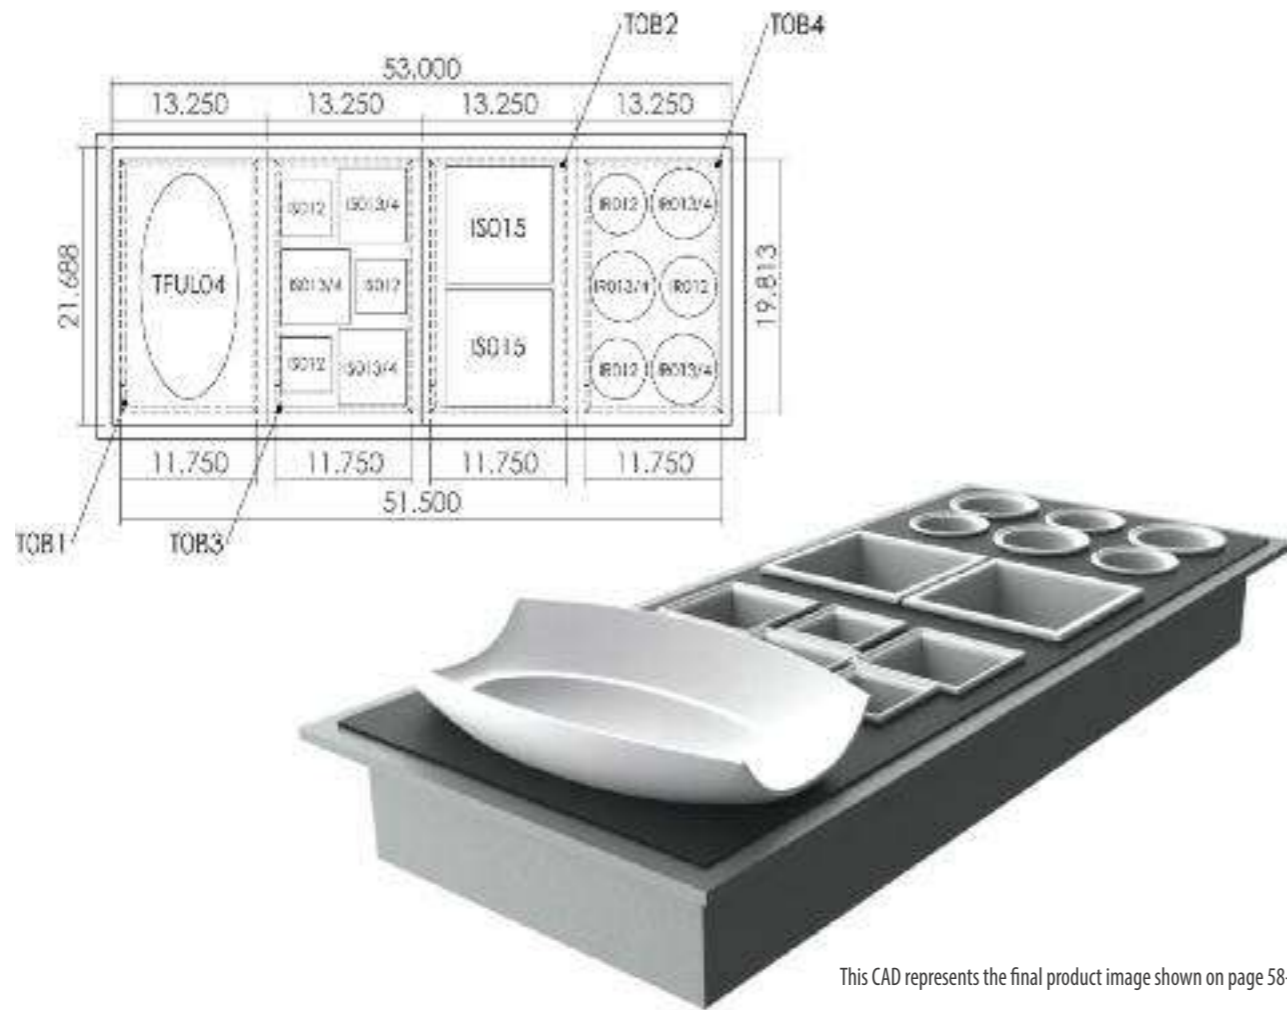

Ordering Custom Tiles is Easy As...

1 Gather Specifications & Complete Well Diagram Form

2 CAD Drawing Generated & Approved

3 Tile & Inserts Produced & Shipped

Please note that there are many different well manufacturers offering a variety of well dimensions. Certain wells might require custom made tiles which are available upon request. Should assistance be required to determine which standard size or custom tiles are best suited, please contact our design department at 1-866-8-Buffer or design@bugambilia.com.

All tiles are available in any of our Classic Collection colors as well as in Stainless Steel. Please make sure that all measurements are accurate as both Standard and Custom tiles are not returnable.

Following are examples of CADs that have been generated.

This CAD represents the final product image shown on page 58-59.