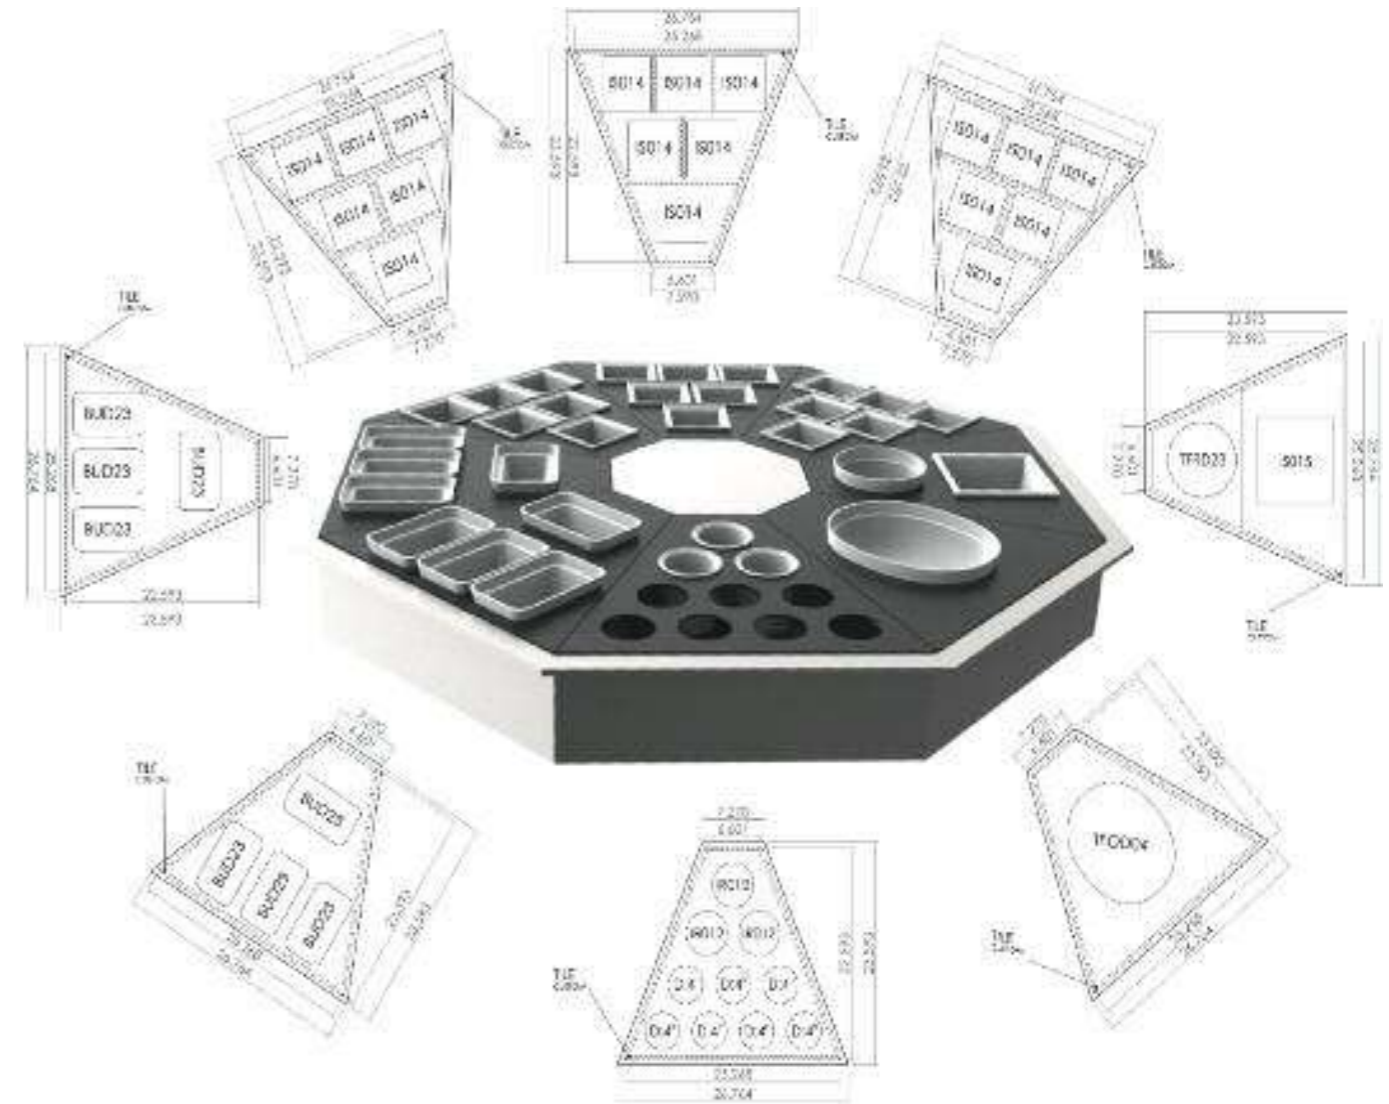

Ordering Custom Tiles is Easy As...

1 Gather Specifications & Complete Well Diagram Form

2 CAD Drawing Generated & Approved

3 Tile & Inserts Produced & Shipped

Please note that there are many different well manufacturers offering a variety of well dimensions. Certain wells might require custom made tiles which are available upon request. Should assistance be required to determine which standard size or custom tiles are best suited, please contact our design department at 1-866-8-Buffer or design@bugambilia.com.

All tiles are available in any of our Classic Collection colors as well as in Stainless Steel. Please make sure that all measurements are accurate as both Standard and Custom tiles are not returnable.

Following are examples of CADs that have been generated.

Measurements given are: Length x Width x Height

Available colors (23). See page 2 for details.

Available colors (23). See page 2 for details.