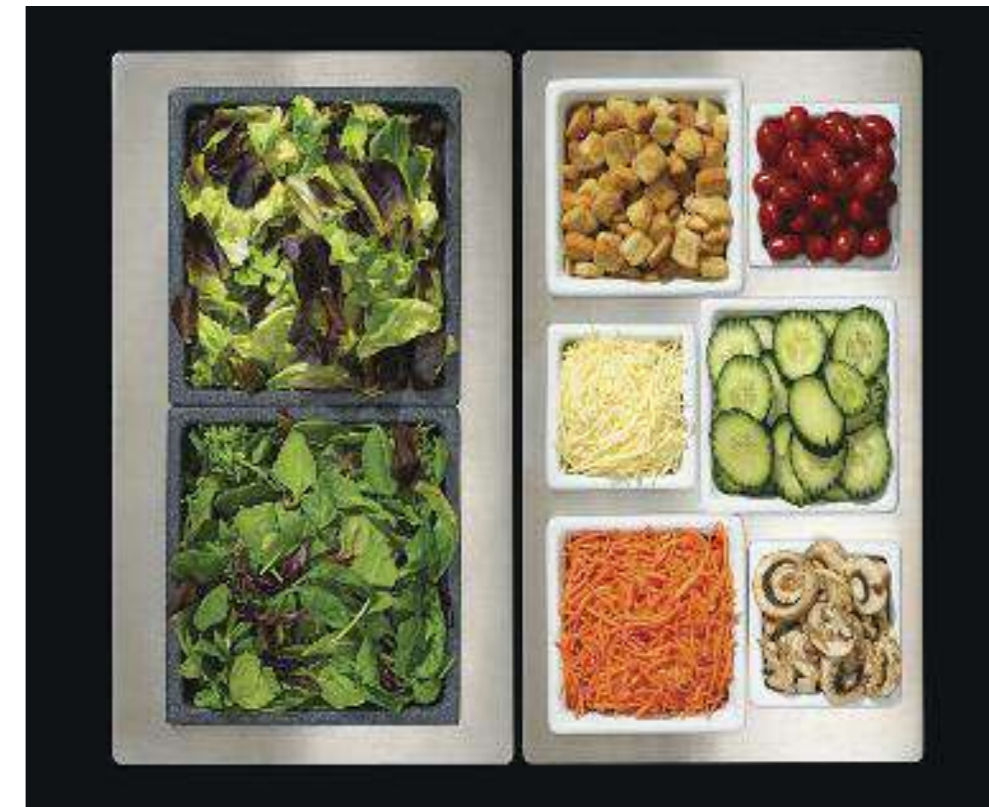

Portable Wells

PZ005 Single Well Without Drain 21.06" x 13.19" x 7.68" (53.5cm x 33.5cm x 19.5cm)

Fits (1) Tile B

PZ105 Single With Drain 21.06" x 13.19" x 7.68" (53.5cm x 33.5cm x 19.5cm)

Fits (1) Tile B

All Tiles are Available in Stainless Steel

Portable Wells

PZ006 Double Well Without Drain 21.06" x 26.18" x 7.68" (53.5cm x 66.5cm x 19.5cm)

Fits (2) Single Tile B or (1) Double Tile B

PZ106 Double With Drain 21.06" x 26.18" x 7.68" (53.5cm x 66.5cm x 19.5cm)

Fits (2) Single Tile B or (1) Double Tile B